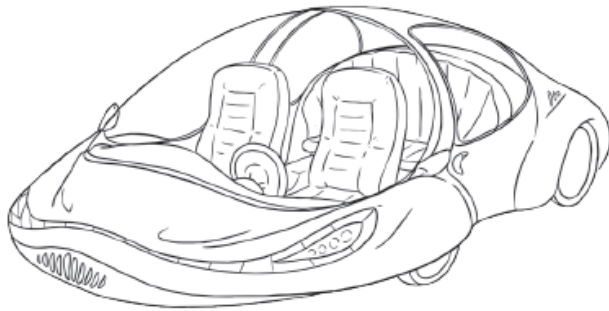

# The Star Cruiser 2.0

10 Already a household name, the Star Cruiser is the trusted  
18 family spaceship. Today, we're introducing you to the  
24 new and improved Star Cruiser 2.0.

34 Capable of reaching the speed of light in under four  
43 seconds, the Star Cruiser 2.0 is the fastest family  
51 spaceship on the market. With our inbuilt, optimum  
59 asteroid deflectors, your family have never been safer.

69 We've also upgraded the inside. Now, you can see the  
80 rings of Saturn in the morning and the moons of Jupiter  
90 in the afternoon all without needing to stop to refuel.

99 What are you waiting for? Order your Star Cruiser  
101 2.0 today!

# Answers

1. How long does it take for the Star Cruiser 2.0 to reach the speed of light?

**It takes the Star Cruiser under four seconds to reach the speed of light.**

2. Find and copy one word that means the same as **better**.